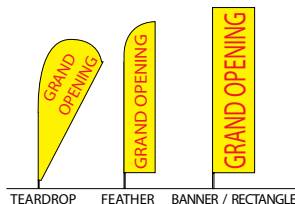

COMPONENT PRICING FOR FEATHER, TEARDROP & RECTANGLE FLAGS (IF REQUIRED)

Component	Price	Component	Price
Elastic Cord	2.00	Ground Sleeve	19.00
Pole Adapter	10.00	Extractor Tee	7.00
24" Pole Adapter Extension	22.00	Driving Rod	5.00
Ground Stand w/Stem	34.00	Sleeve Cap	3.00
Ground Stand Stem	9.00	Poles - 5' Teardrop, 6' Feather	30.00
Deluxe Carry Bag	31.00	Poles - 9' Teardrop, 10' Feather, 9.5' Rectangle	36.00
Sand Ballast (weight)	36.00	Poles - 10' Teardrop, 12' Feather, 13.5' Rectangle	52.00
Water Bag (weight)	24.00	Poles - 15' Teardrop, 17' Feather	64.00

COMPONENT PRICING FOR 14' BANNER SERIES (IF REQUIRED)

Component	Price	Component	Price
14'x2" Section Aluminum Pole	89.00	Sand Ballast (weight)	36.00
48"x.75" Fiberglass Stake	26.00	Water Bag (weight)	24.00
Ground Stake Top Bushing (closed)	18.00	Ground Sleeve 24"	27.00
Ground Stake Bottom Bushing (open)	12.00	Ground Sleeve Driving Rod	7.00
Stainless Steel Stability Plate	14.00	Ground Sleeve Extractor Tee	7.00
Top Arm Swivel	39.00	Ground Sleeve Cap	3.00
Top Arm (48"x1" Aluminum)	22.00	48"x2" Aluminum Pole Section	24.00
Flag Weight	4.50	24"x2" Aluminum Pole Section	16.00

68 Centennial Rd, Unit 3 Orangeville, ON L9W 1P9
Tel: CAN/USA 1-800-266-6674 Toll Free Fax: 888-525-6474
www.canamexpromotions.com
Production Manager: mike.canamex@gmail.com
Graphic Designer: yana.canamex@gmail.com